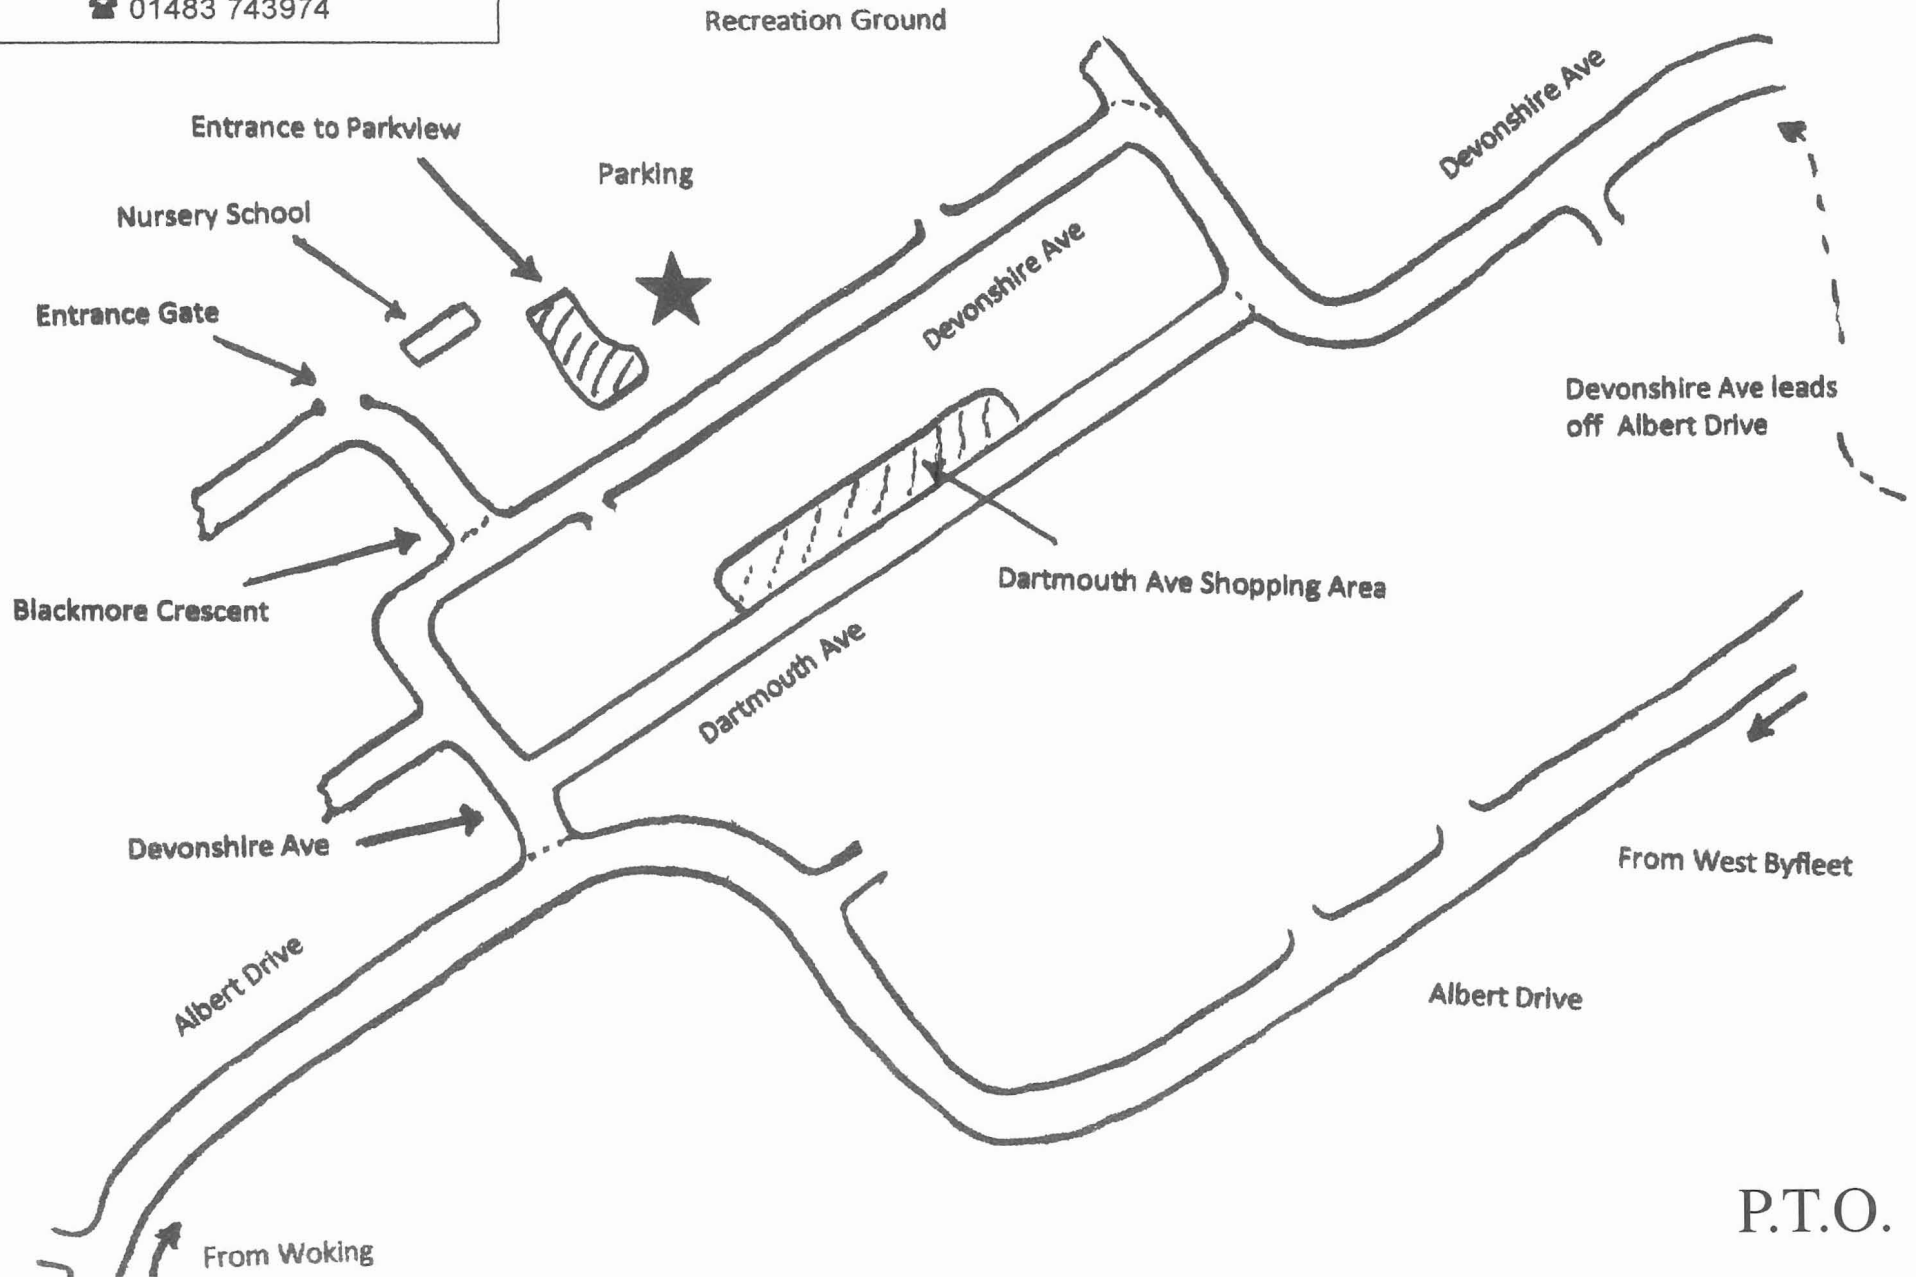

Parkview Community Centre
Blackmore Crescent, SHEERWATER
(off Devonshire Ave) GU21 5NZ
☎ 01483 743974

P.T.O.

Parkview Centre entrance from Car Park